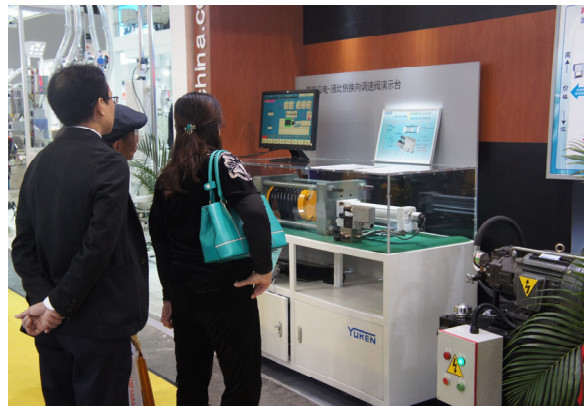

ELDF(H)G-EH Series
Demonstration