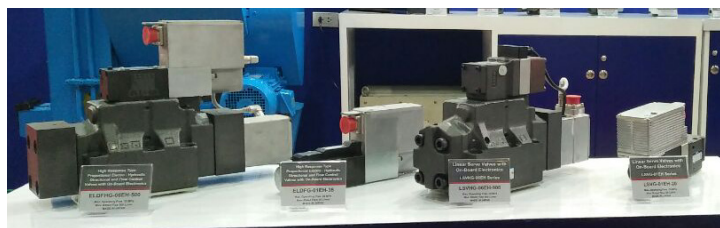

ELDF(H)G-EH/LSV(H)G-EH Series

Yuken Kogyo Co., Ltd.
Dec.2017